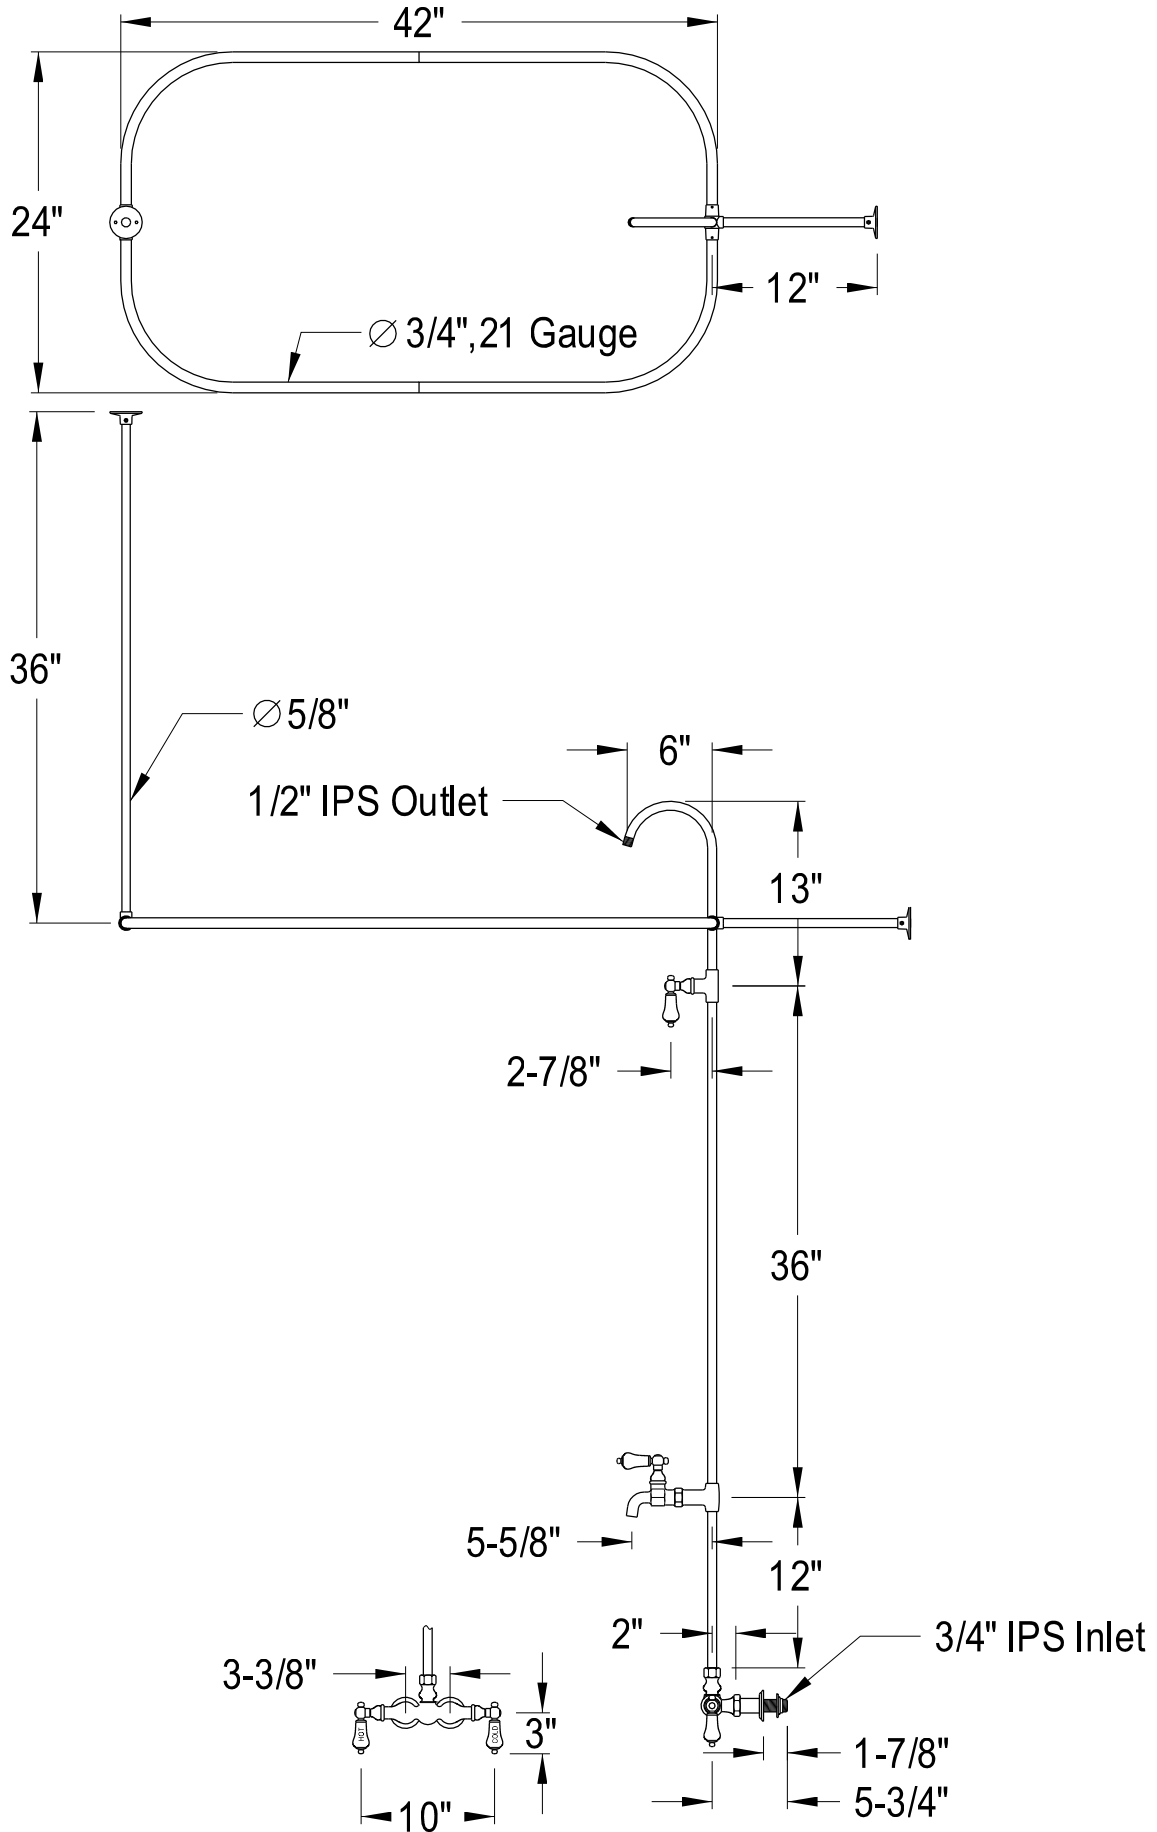

CC64T1, CC63T2, 5, 8

Tub Filler Faucet With Shower

Installation Instructions For Use With KB's Tub Filler Faucet With Shower

BEFORE BEGINNING INSTALLATION

1. Flush plumbing lines to clear debris in pipe and plumbing lines to avoid existing clogs into waterway & cartridge system of new faucet fixture.
2. Shut off both supply lines after flushing

Mounting Screw & Anchor	Screw	Set Screw
		
4 Pcs	10 Pcs	1 Pc