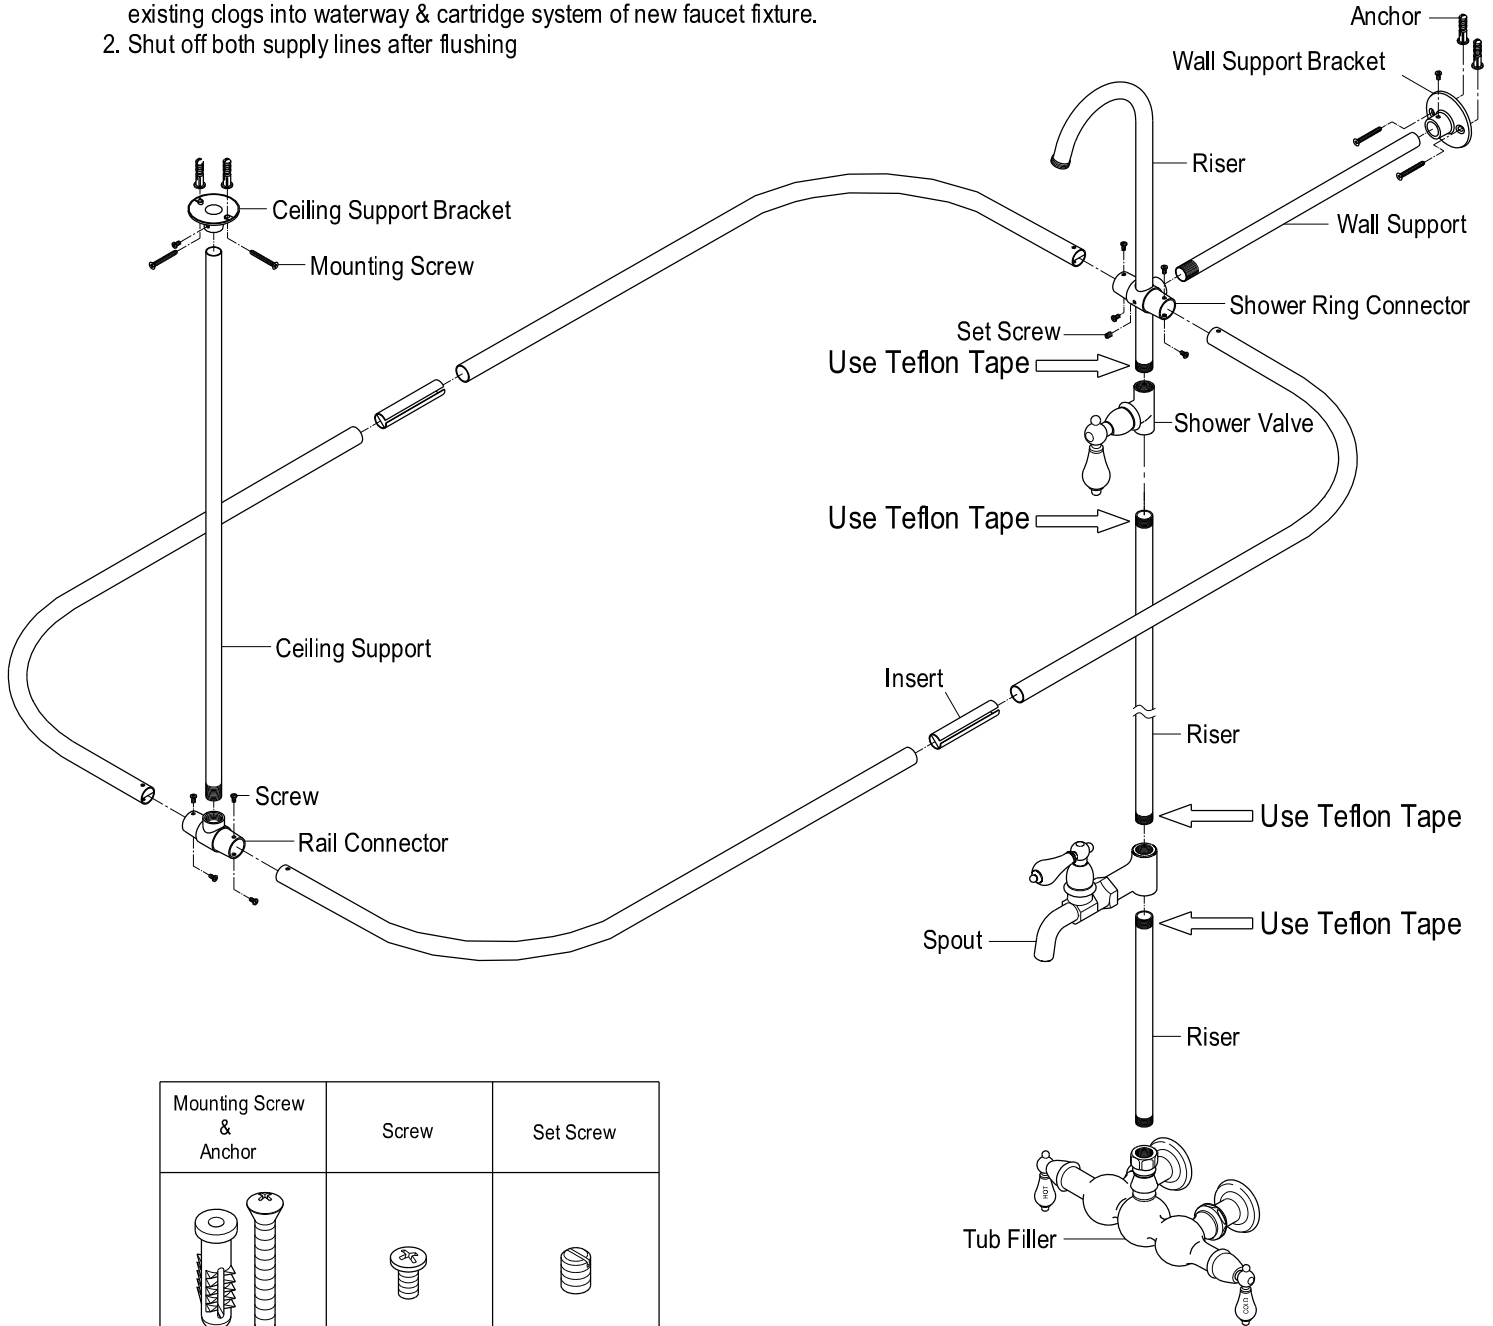

CC64T1, CC63T2, 5, 8

Tub Filler Faucet With Shower

Installation Instructions For Use With KB's Tub Filler Faucet With Shower

BEFORE BEGINNING INSTALLATION

1. Flush plumbing lines to clear debris in pipe and plumbing lines to avoid existing clogs into waterway & cartridge system of new faucet fixture.
2. Shut off both supply lines after flushing

Mounting Screw & Anchor	Screw	Set Screw
		
4 Pcs	10 Pcs	1 Pc